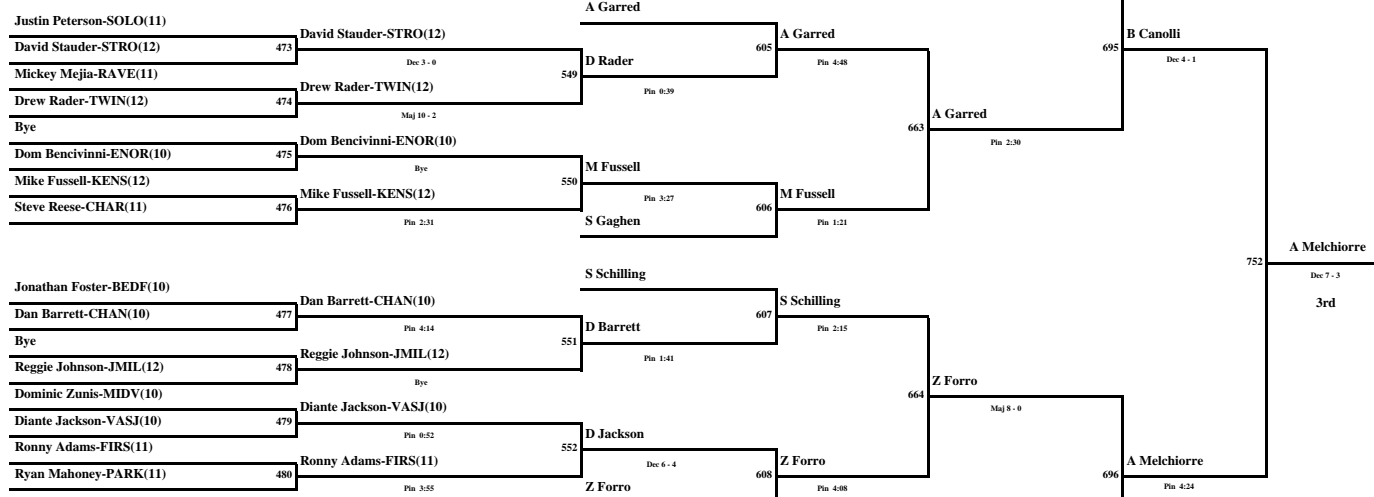

25TH Annual Solon Comet Classic

December 4-5 2009

189 Pounds

- | | | | |
|-----------------------|-----------------------|--------------------|---------------------|
| Bedford - BEDF | Firestone - FIRS | No. Olmsted - NOLM | Solon - SOLO |
| Berkshire - BERK | Jackson-Milton - JMIL | Orange - ORAN | Strongsville - STRO |
| Chanel - CHAN | Kenmore - KENM | Parkersburg - PARK | Twinsburg - TWIN |
| Chardon - CHAR | Kenston - KENS | Pick, North - PICN | VASI - VASJ |
| Clay - CLAY | Mentor - MENT | Ravenna - RAVE | Walsh Jesuit - WALJ |
| Eastlake North - ENOR | Midview - MIDV | Riverside - RIVE | Will South - WILS |