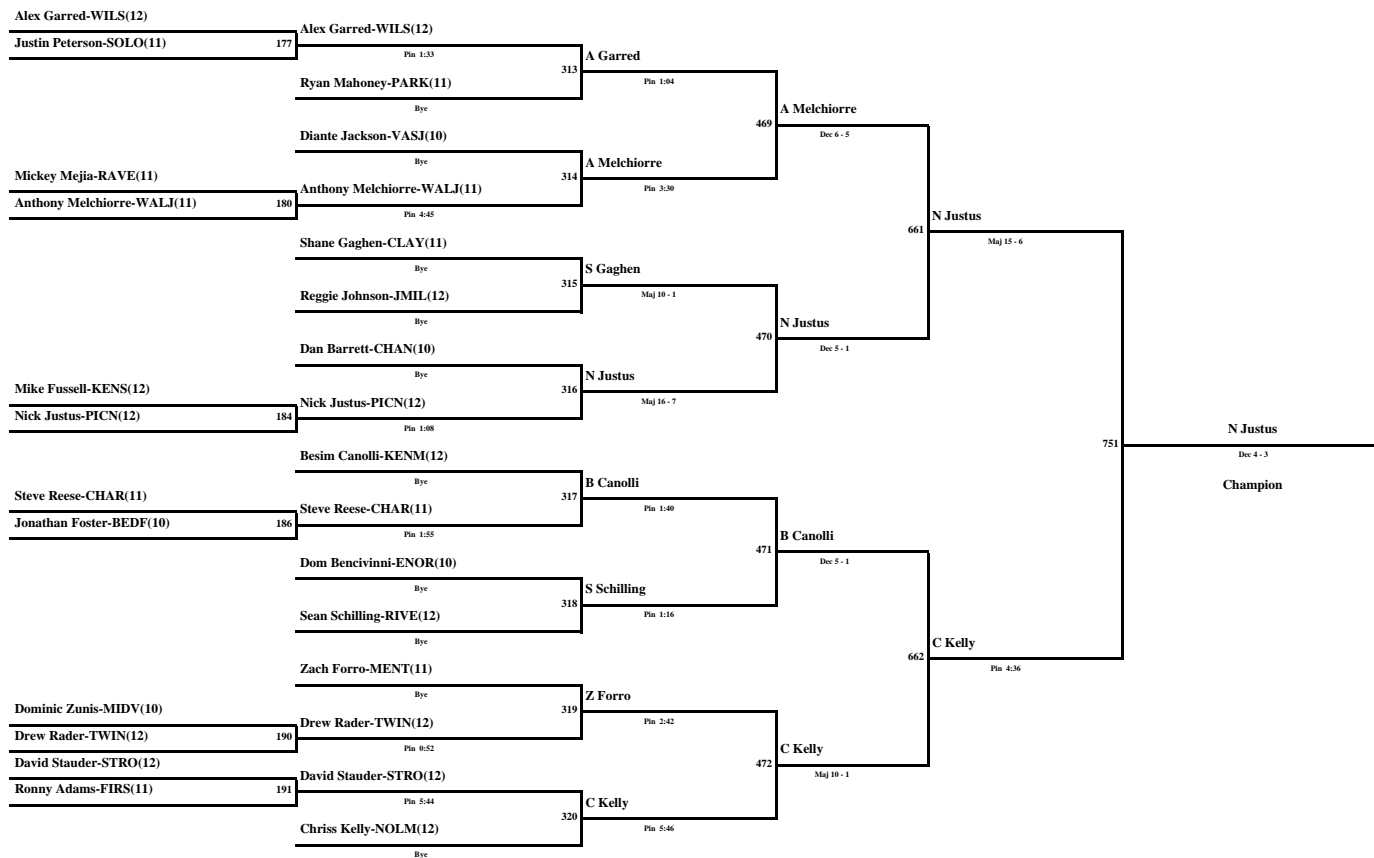

25TH Annual Solon Comet Classic

December 4-5 2009

189 Pounds

- | | | | |
|-----------------------|-----------------------|--------------------|---------------------|
| Bedford - BEDF | Firestone - FIRS | No. Olmsted - NOLM | Solon - SOLO |
| Berkshire - BERK | Jackson-Milton - JMIL | Orange - ORAN | Strongsville - STRO |
| Chanel - CHAN | Kenmore - KENM | Parkersburg - PARK | Twinsburg - TWIN |
| Chardon - CHAR | Kenston - KENS | Pick, North - PICN | VASI - VASJ |
| Clay - CLAY | Mentor - MENT | Ravenna - RAVE | Walsh Jesuit - WALJ |
| Eastlake North - ENOR | Midview - MIDV | Riverside - RIVE | Will South - WILS |