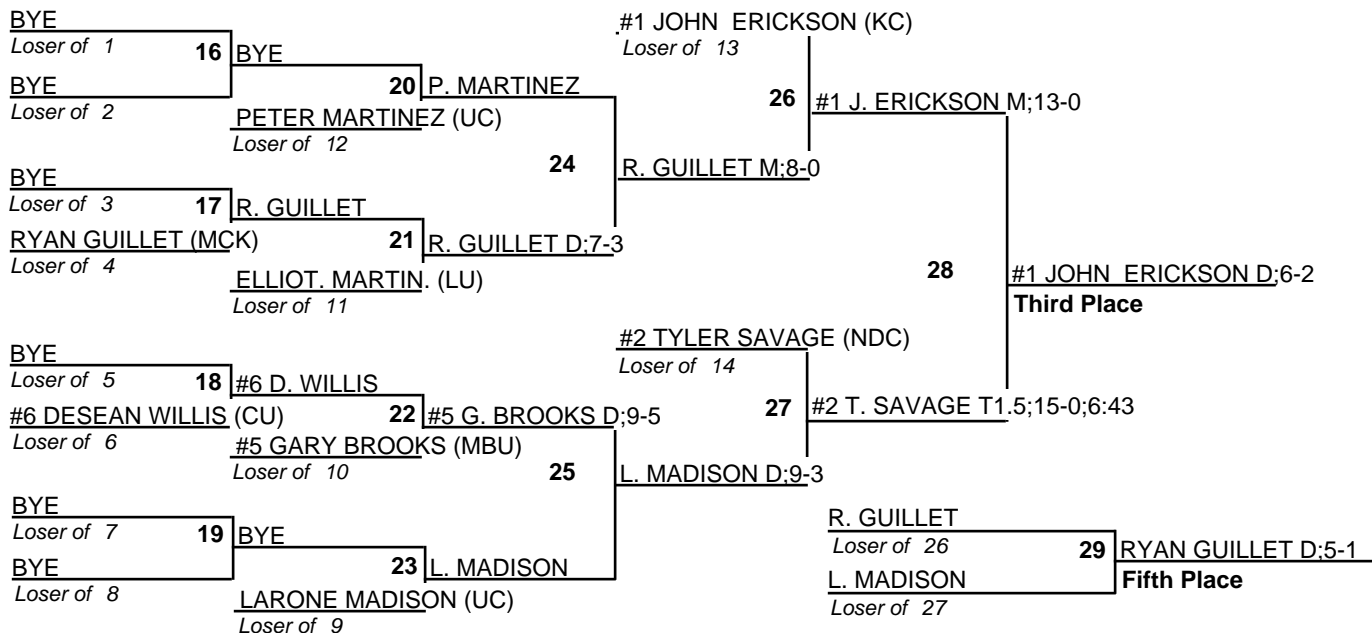

NAIA Eastern Regionals

Team Standings

Plc	Score	School	CH	WB	1	2	3	4	5	6
1	170.0	LINDENWOOD UNIVERSITY	0	0	2	3	2	4	0	0
2	130.0	NOTRE DAME COLLEGE	0	0	2	2	1	3	1	1
3	110.0	MCKENDREE COLLEGE	0	0	3	2	0	0	2	1
4	106.0	CAMPBELLSVILLE UNIVERSITY	0	0	2	0	2	1	2	1
5	91.0	MISSOURI BAPTIST UNIVERSITY	0	0	1	0	2	2	1	2
6	51.5	KING COLLEGE	0	0	0	1	1	0	1	2
7	47.5	CUMBERLAND UNIVERSITY	0	0	0	1	2	0	1	0
8	42.0	UNIVERSITY OF THE CUMBERLA	0	0	0	1	0	0	2	2
9	2.0	WEST VIRGINIA TECH	0	0	0	0	0	0	0	0

NAIA Eastern Regionals

125