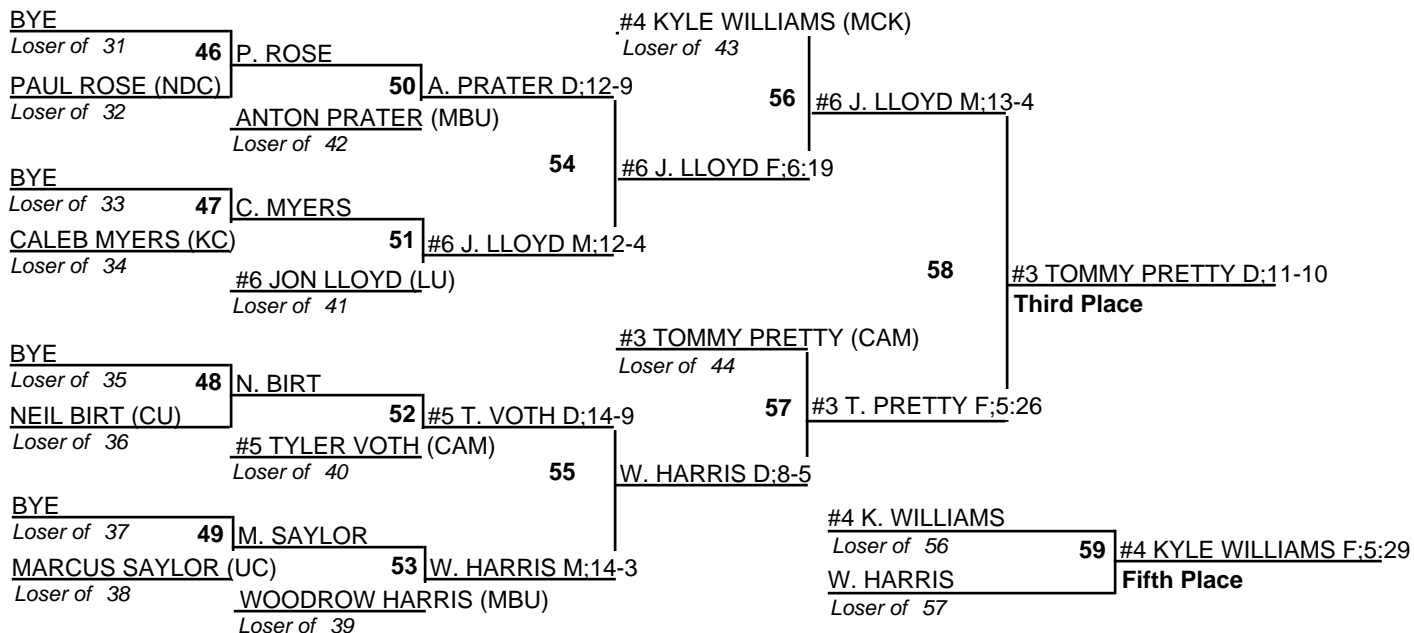

NAIA Eastern Regionals

133