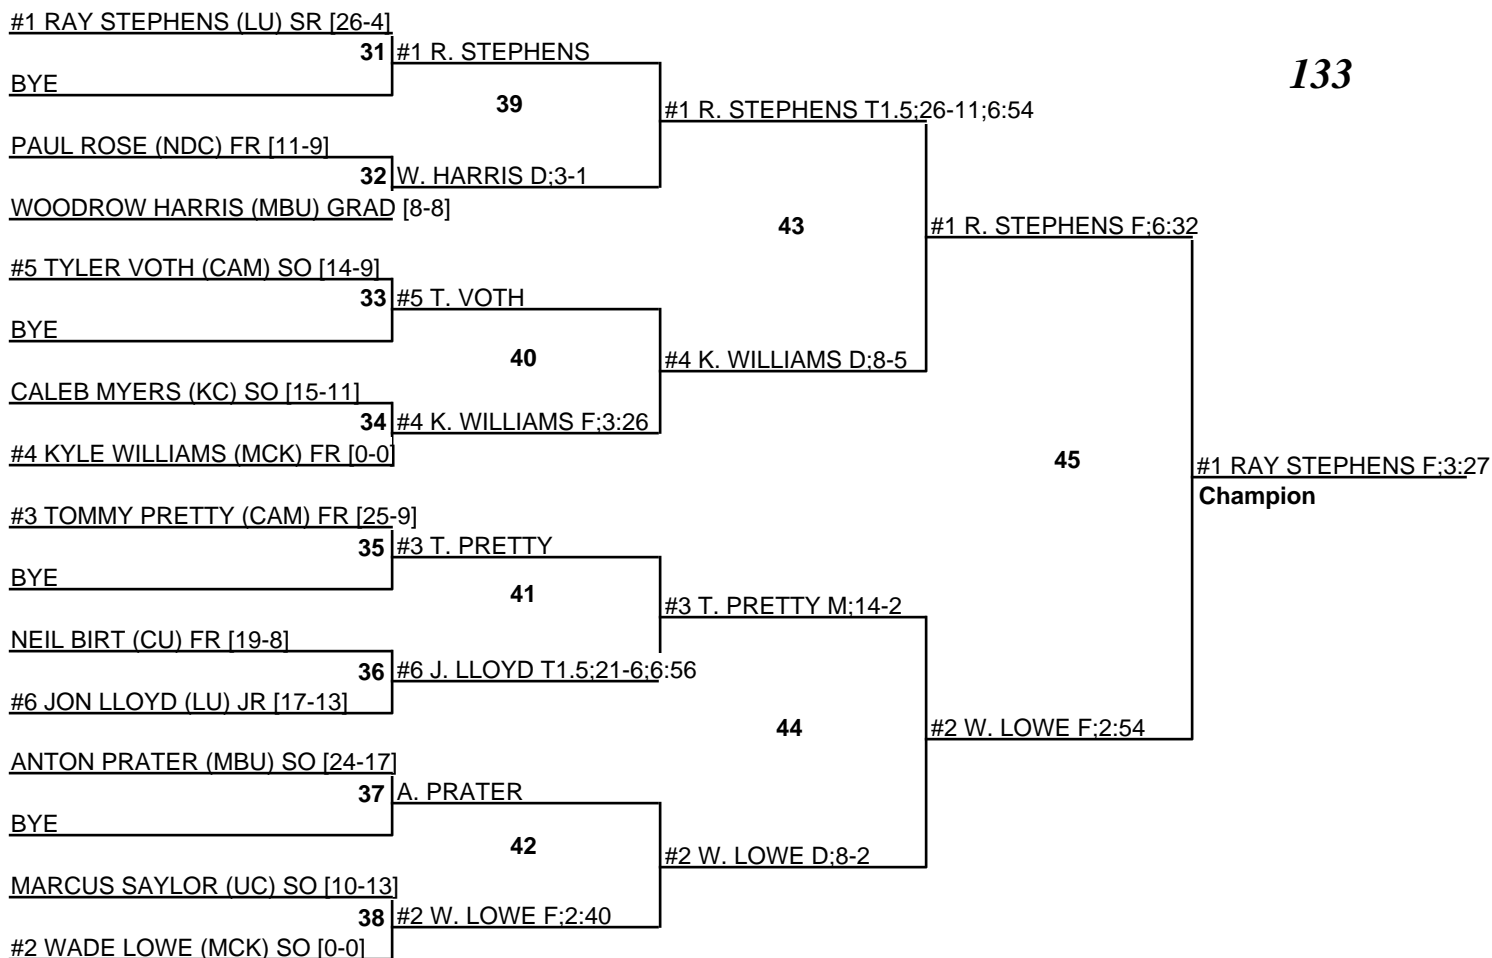

NAIA Eastern Regionals

133