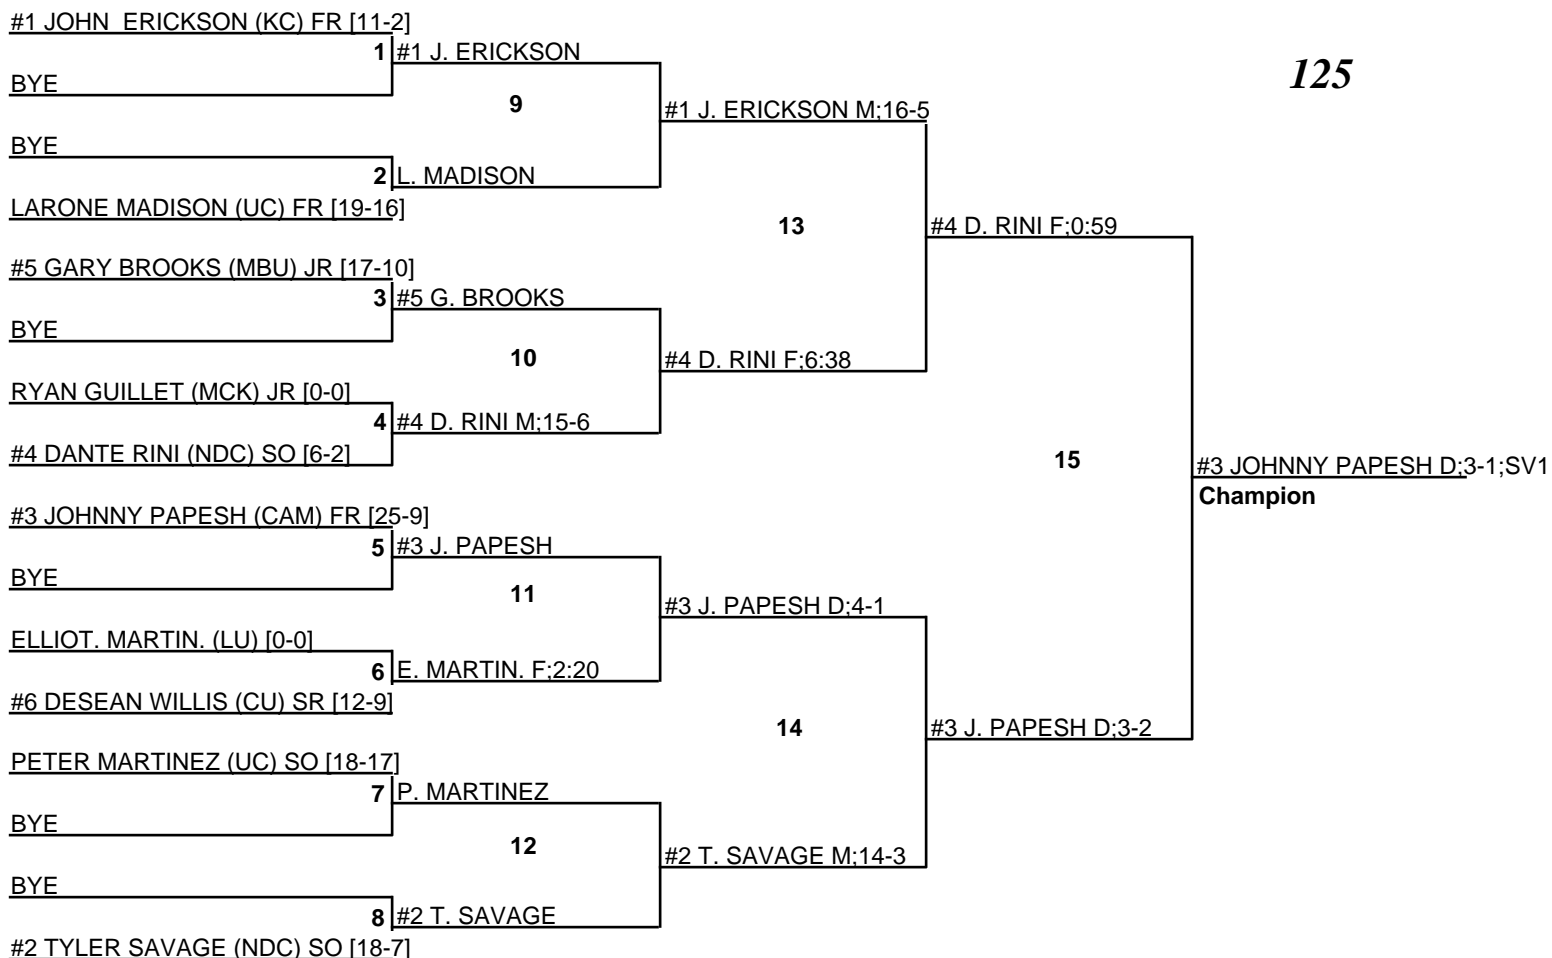

NAIA Eastern Regionals

Team Standings

Plc	Score	School	CH	WB	1	2	3	4	5	6
1	170.0	LINDENWOOD UNIVERSITY	0	0	2	3	2	4	0	0
2	130.0	NOTRE DAME COLLEGE	0	0	2	2	1	3	1	1
3	110.0	MCKENDREE COLLEGE	0	0	3	2	0	0	2	1
4	106.0	CAMPBELLSVILLE UNIVERSITY	0	0	2	0	2	1	2	1
5	91.0	MISSOURI BAPTIST UNIVERSITY	0	0	1	0	2	2	1	2
6	51.5	KING COLLEGE	0	0	0	1	1	0	1	2
7	47.5	CUMBERLAND UNIVERSITY	0	0	0	1	2	0	1	0
8	42.0	UNIVERSITY OF THE CUMBERLA	0	0	0	1	0	0	2	2
9	2.0	WEST VIRGINIA TECH	0	0	0	0	0	0	0	0

NAIA Eastern Regionals

125