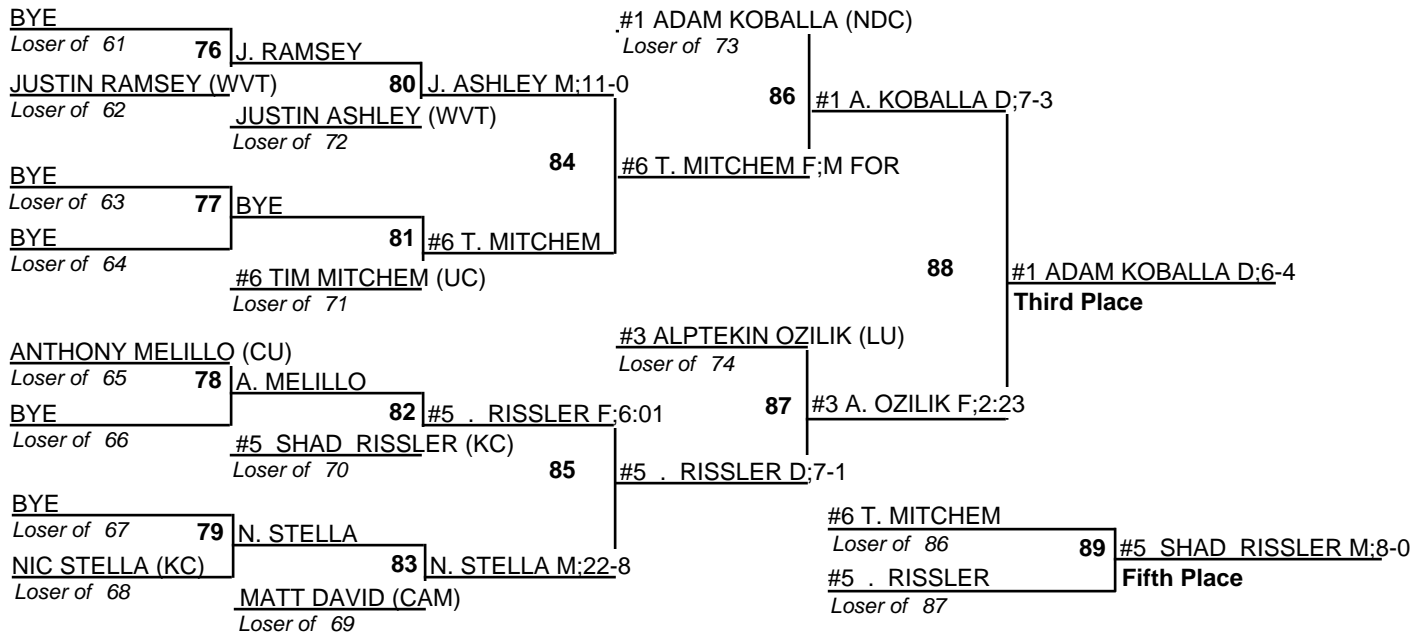

NAIA Eastern Regionals

141