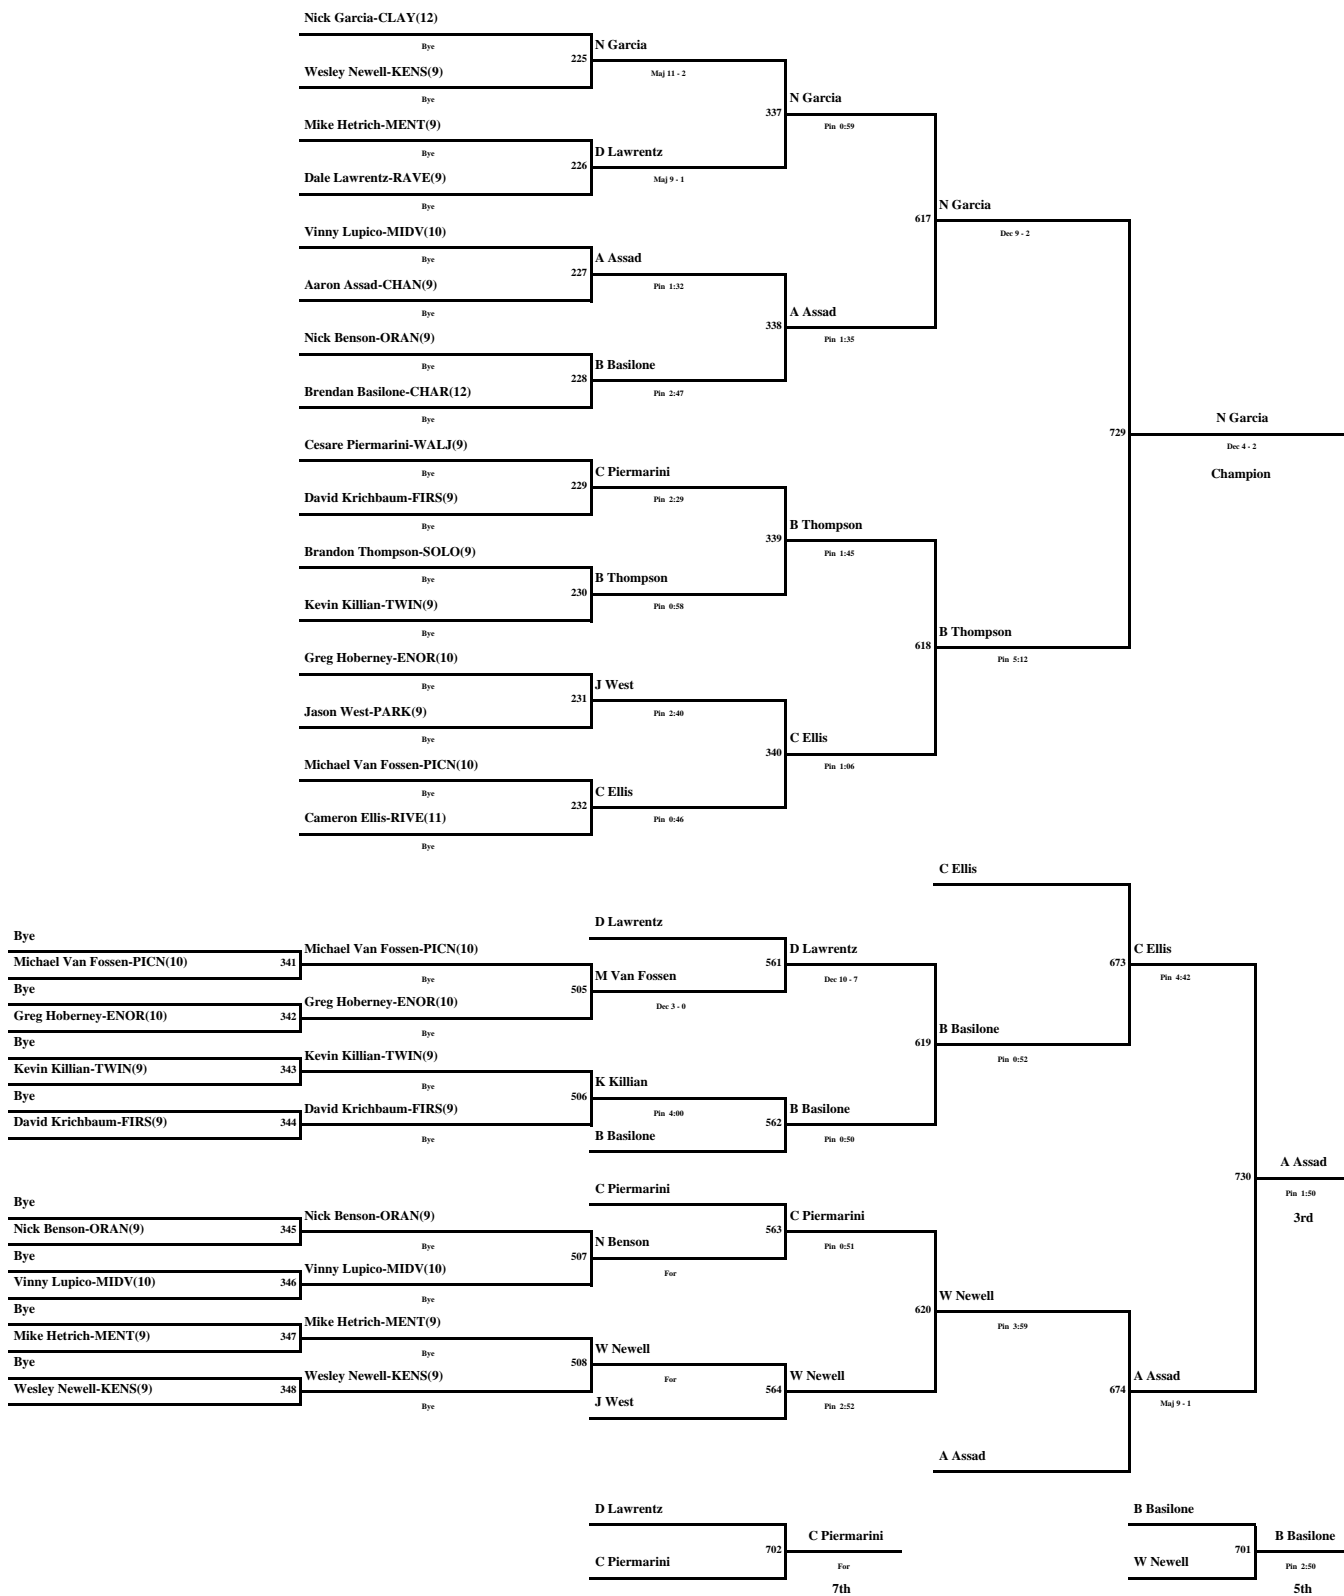

25TH Annual Solon Comet Classic

December 4-5 2009

103 Pounds

Bedford - BEDF
 Berkshire - BERK
 Chanel - CHAN
 Chardon - CHAR
 Clay - CLAY
 Eastlake North - ENOR

Firestone - FIRS
 Jackson-Milton - JML
 Kenmore - KENM
 Kenston - KENS
 Mentor - MENT
 Midview - MIDV

No. Olmsted - NOLM
 Orange - ORAN
 Parkersburg - PARK
 Pick. North - PICN
 Ravenna - RAVE
 Riverside - RIVE

Solon - SOLO
 Strongsville - STRO
 Twinsburg - TWIN
 VASJ - VASJ
 Walsh Jesuit - WALJ
 Will. South - WILS